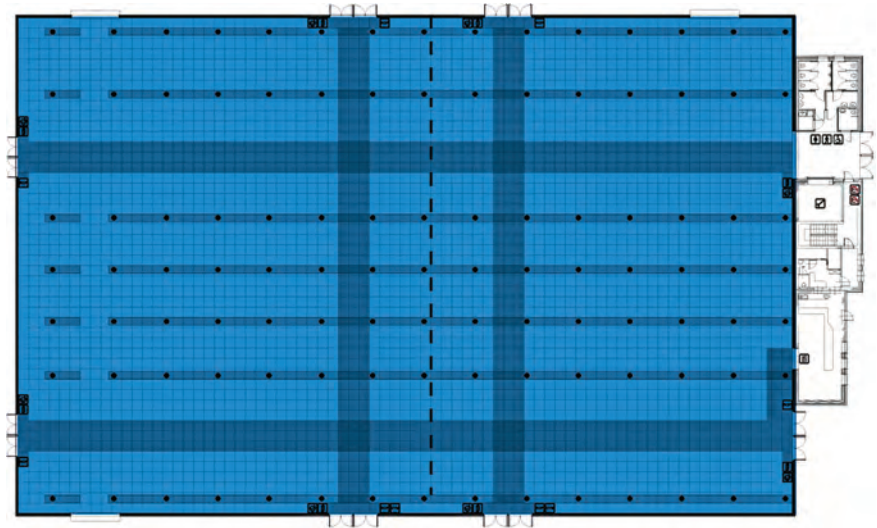

HALL 3

Second largest hall of the EXPO XXI Warsaw venue. It comprises a multifunctional hall, outbuilding with toilet facilities and auxiliary spaces.

Hall 3 - floorplan

HALL 3 specification:

usable length - **75 m**

usable width - **48 m**

usable height - **8 m**

usable area - **3 600 m²**

floor load capacity - **7 tons**

Upon permission, up to **11 m** of the hall space height can be used in certain spots.

The hall 3 has three evenly distributed gates.

Gates dimensions:

width - **4,6 m**

height - **4,3 m**

Capacity:

Maximum number of occupants - **3 600** people, depending on the type of event and decorations as well as equipment in use.

The load capacity of the floor is **3 000 kg / m²**.