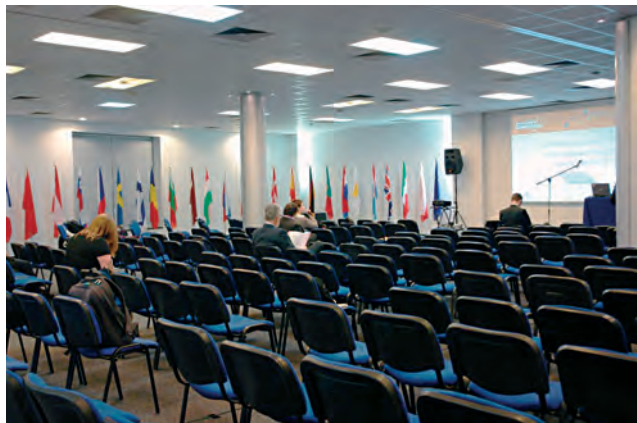

ROOM C

EXPO XXI WARSAW

Warszawskie Centrum EXPO XXI Sp. z o.o Prądzyńskiego 12/14, 01-222 Warszawa,
phone number (22) 256 71 00, fax. (22) 256 71 11

Entered into the Register of Businesses maintained by the District Court in Warsaw XII Business Department
of the National Court Register under the number KRS: 21016 NIP: 525-21-52-338 REGON: 016026441

The share capital: 6 306 000,00 zł

www.expoxxi.pl, sales@expoxxi.pl

EXPO XXI Warsaw is a part of the Sapphire Group