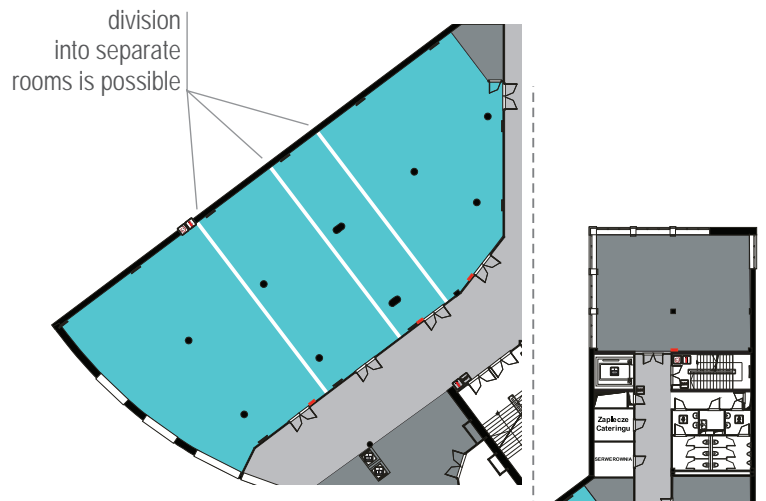

CONFERENCE ROOMS

Conference rooms are located in the central part of the EXPO XXI venue, on the first floor in Hall 2. Rooms are accessible by an elevator or through one of two staircases. The conference floor comprises of three conference rooms, foyer with a hallway, three auxiliary rooms and two toilet facilities.

Room C - floorplan

ROOM C specification:

dimensions - **41 x 15,5 m**

area - **600 m²** (irregular shape)

height - **3,29 m**

division into separate rooms

into **2** or three **3** parts using two dividers

floor load capacity - **500 kg / m²**