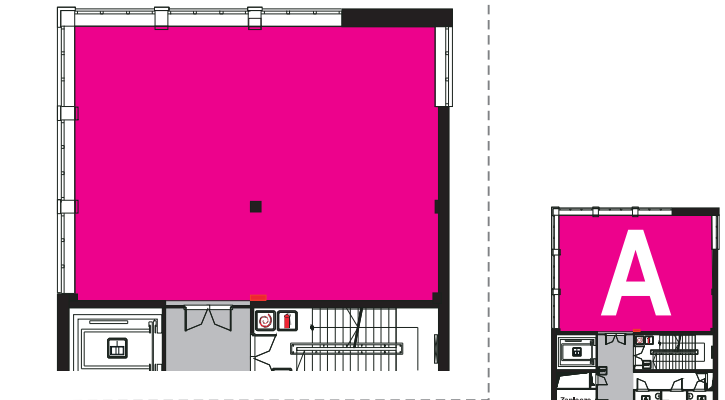

## CONFERENCE ROOMS

Conference rooms are located in the central part of the EXPO XXI venue, on the first floor in Hall 2. Rooms are accessible by an elevator or through one of two staircases. The conference floor comprises of three conference rooms, foyer with a hallway, three auxiliary rooms and two toilet facilities.

### ROOM A specification:

dimensions - **12,5 x 10 m**

area - **125 m<sup>2</sup>**

height - **3,29 m**

division into separate rooms - **no**

floor load capacity - **500 kg / m<sup>2</sup>**

Room A - floorplan