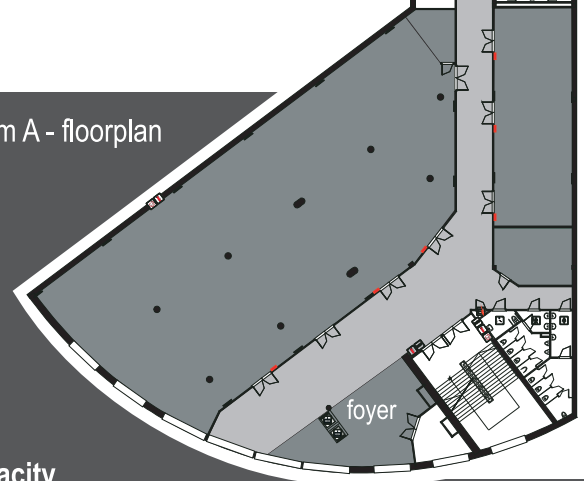

## CONFERENCE ROOMS

Conference rooms are located in the central part of the EXPO XXI venue, on the first floor in Hall 2. Rooms are accessible by an elevator or through one of two staircases. The conference floor comprises of three conference rooms, foyer with a hallway, three auxiliary rooms and two toilet facilities.

### ROOM A specification:

dimensions - **12,5 x 10 m**

area - **125 m<sup>2</sup>**

height - **3,29 m**

division into separate rooms - **no**

floor load capacity - **500 kg / m<sup>2</sup>**

Room A - floorplan