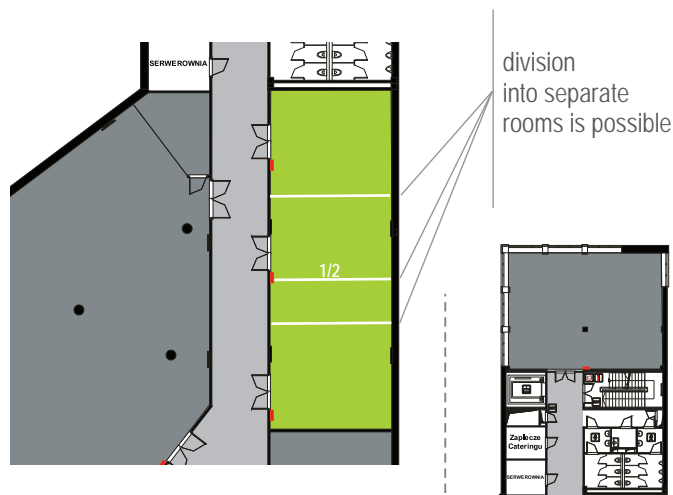

## CONFERENCE ROOMS

Conference rooms are located in the central part of the EXPO XXI venue, on the first floor in the Hall 2. Rooms are accessible by an elevator or through one of two staircases. The conference floor comprises of three conference rooms, foyer with a hallway, three auxiliary rooms and two toilet facilities.

Room B - floorplan

## ROOM B specification:

dimensions - **18 x 7 m**

area - **126 m<sup>2</sup>**

height - **3,29 m**

division into separate rooms into **2** or three **3** parts using two dividers

floor load capacity - **500 kg / m<sup>2</sup>**

### Color Scheme

- walls - pastel pale yellow
- floor - brown carpet
- ceiling - white panels

Sockets and other connections in the conference rooms are located on the walls.

Capacity  
maximum number of occupants - 120 people