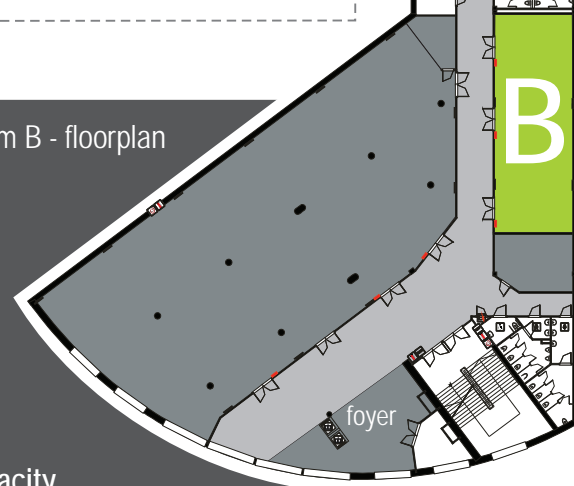

## CONFERENCE ROOMS

Conference rooms are located in the central part of the EXPO XXI venue, on the first floor in the Hall 2. Rooms are accessible by an elevator or through one of two staircases. The conference floor comprises of three conference rooms, foyer with a hallway, three auxiliary rooms and two toilet facilities.

Room B - floorplan

## ROOM B specification:

dimensions - **18 x 7 m**

area - **126 m<sup>2</sup>**

height - **3,29 m**

division into separate rooms into **2** or three **3** parts using two dividers

floor load capacity - **500 kg / m<sup>2</sup>**

### Color Scheme

- walls - pastel pale yellow
- floor - brown carpet
- ceiling - white panels

Sockets and other connections in the conference rooms are located on the walls.

Capacity  
maximum number of occupants - 120 people