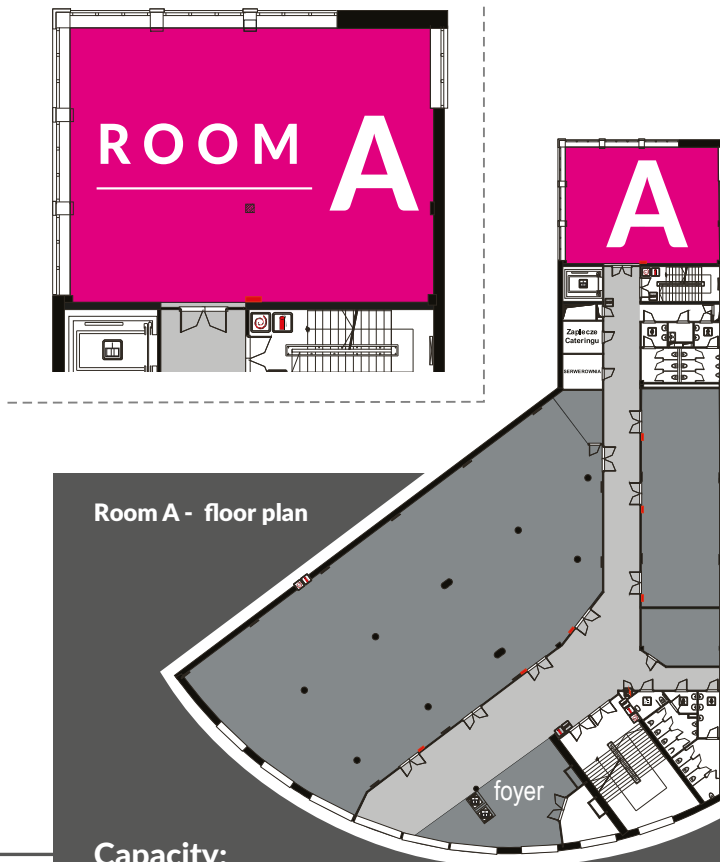

ROOM A

ROOM A specification:

- Dimensions – 12,5 x 10 m
- Area – 125 m²
- Height – 3,29 m
- Possibility of division - none
- Floor load – 500 kg/m²

Colours:

- Walls – light grey
- Floor – dark red carpet
- Ceiling – white coffers

Windows – daylight accessible, blinds available

Media outlets are located on the wall.

Capacity: Max. 50 pax

50 pax / theatre

50 pax / class room

40 pax / U shape

50 pax / banquet

Partners:

Foyer, specification:

Area – **approx. 300 m²**

Height – **3,29 m**

Colours:

- Walls – **light yellow**
- Floor – **light beige terracotta**
- Ceiling – **white coffers**

Partners:

sales@expoxxi.pl

Warszawskie Centrum EXPO XXI Warszawa
ul. Prądyńskiego 12/14, 01-222 Warszawa