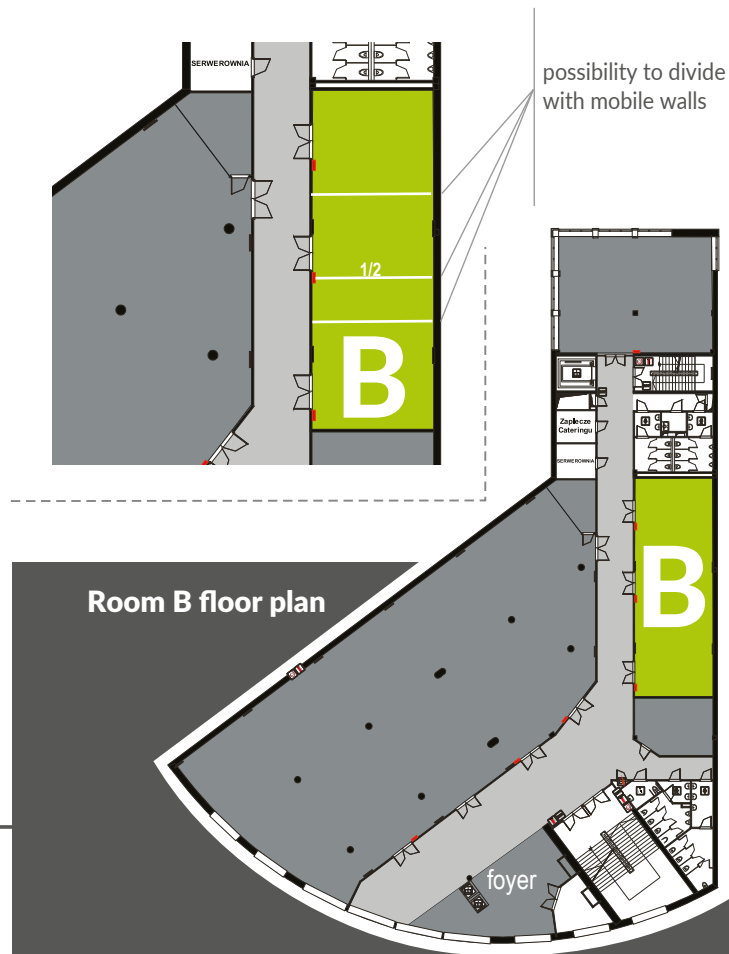

ROOM B

ROOM B, specification::

- Dimensions – 18 x 6,5 m
- Area – 125 m²
- Height – 3,29 m
- Movable walls allow dividing the space to up to 3 divisions
- Floor load – 500 kg/m²

Colours:

- Walls – light yellow
- Floor – brown carpet
- Ceiling – white coffers

Media outlets are located on the wall.

Capacity:
Max. 120 pax

120 pax / theatre

64 pax / class room

40 pax / U shape

Partners:

sales@expoxxi.pl

Warszawskie Centrum EXPO XXI Warszawa
ul. Prądzyńskiego 12/14, 01-222 Warszawa

expoxxi.pl

Services included in rent:

- Pull-out screen measuring 3 x 2 m
- HD projector
- Wireless microphone
- Chairs
- Sound system
- Air conditioning and heating
- Help of technical service

Foyer, specification:

Area – **approx. 300 m²**

Height – **3,29 m**

Colours:

- Walls – **light yellow**
- Floor – **light beige terracotta**
- Ceiling – **white coffers**

Partners:

sales@expoxxi.pl

Warszawskie Centrum EXPO XXI Warszawa
ul. Prądzyńskiego 12/14, 01-222 Warszawa